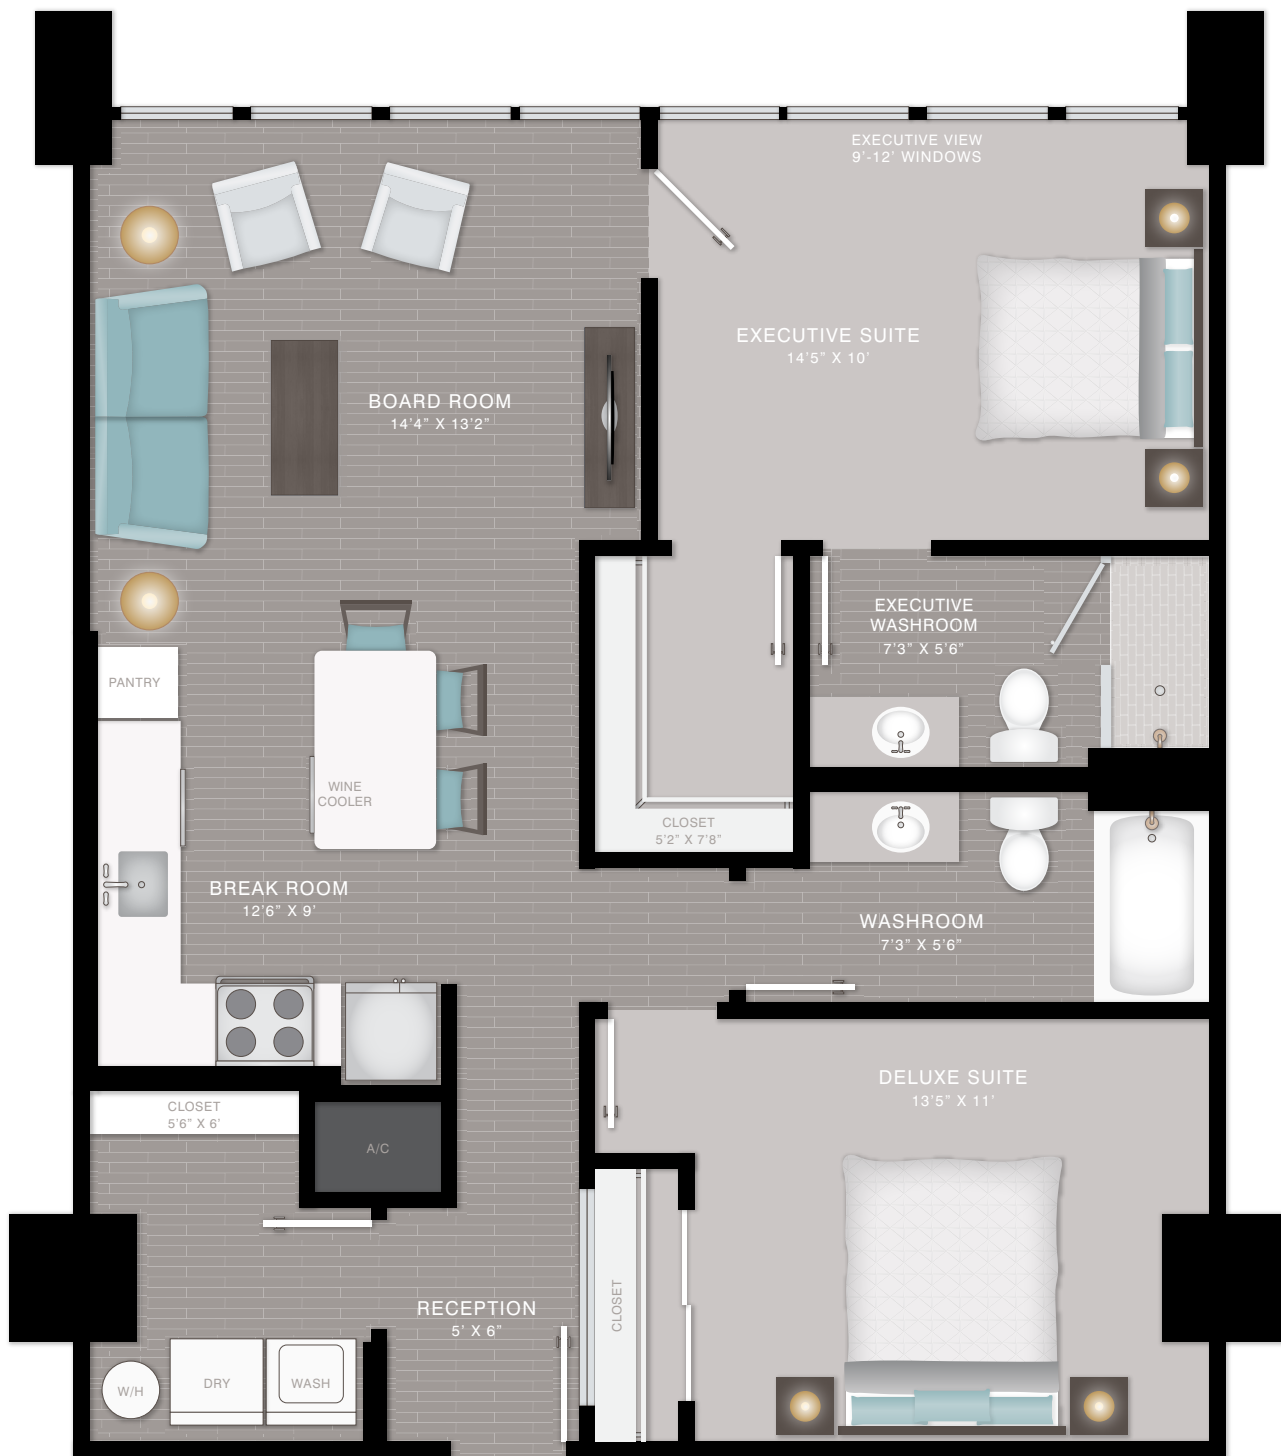

THE OFFICE

APARTMENTS REIMAGINED

SUITE 2B · 2 BR · 2 BA · 1,055 SF

Oral representations cannot be relied upon as correctly stating representations of the lessor. All dimensions are approximate, floorplans and development plans are subject to change.