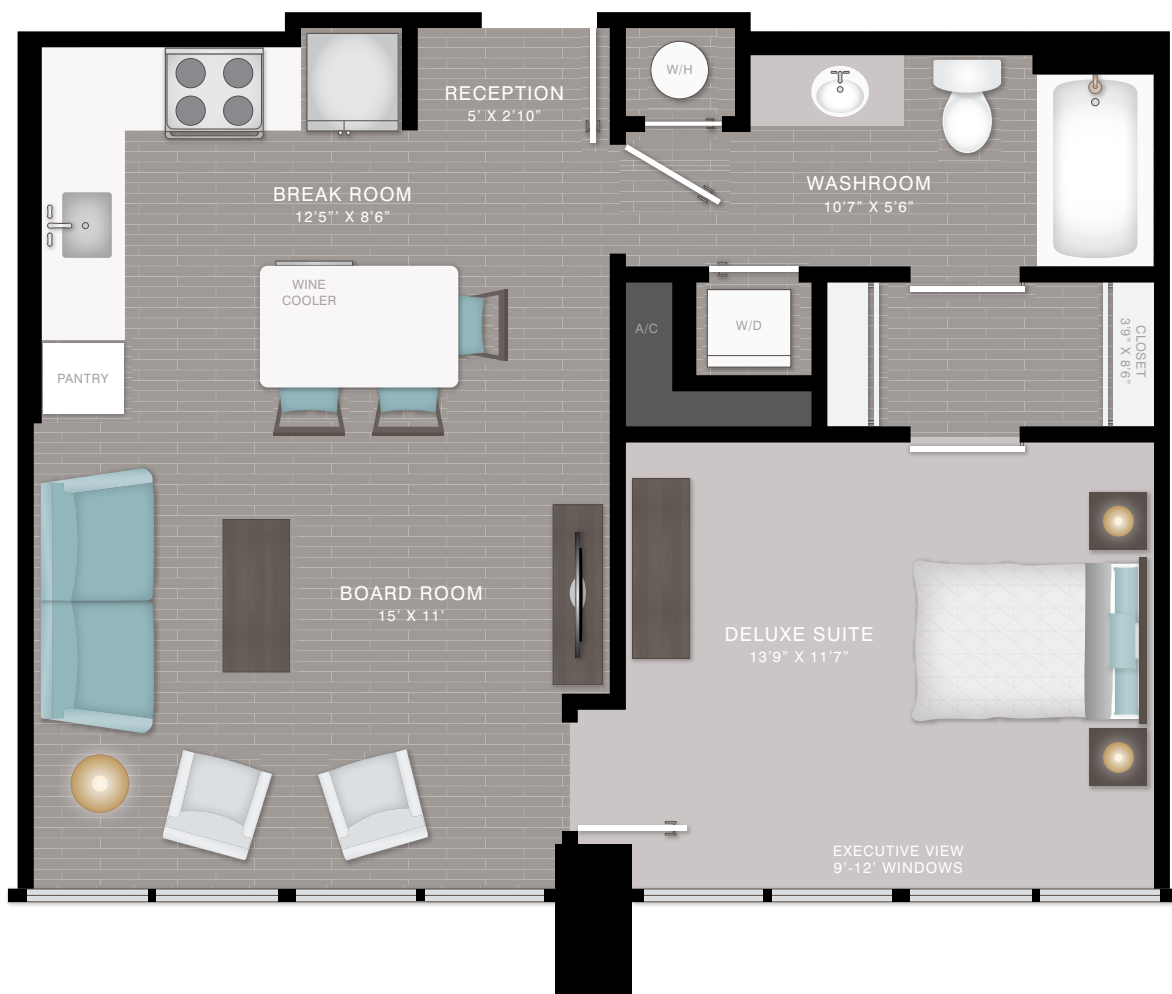

THE OFFICE

APARTMENTS REIMAGINED

SUITE 1C · 1 BR · 1 BA · 686 SF

Oral representations cannot be relied upon as correctly stating representations of the lessor.
All dimensions are approximate, floorplans and development plans are subject to change.